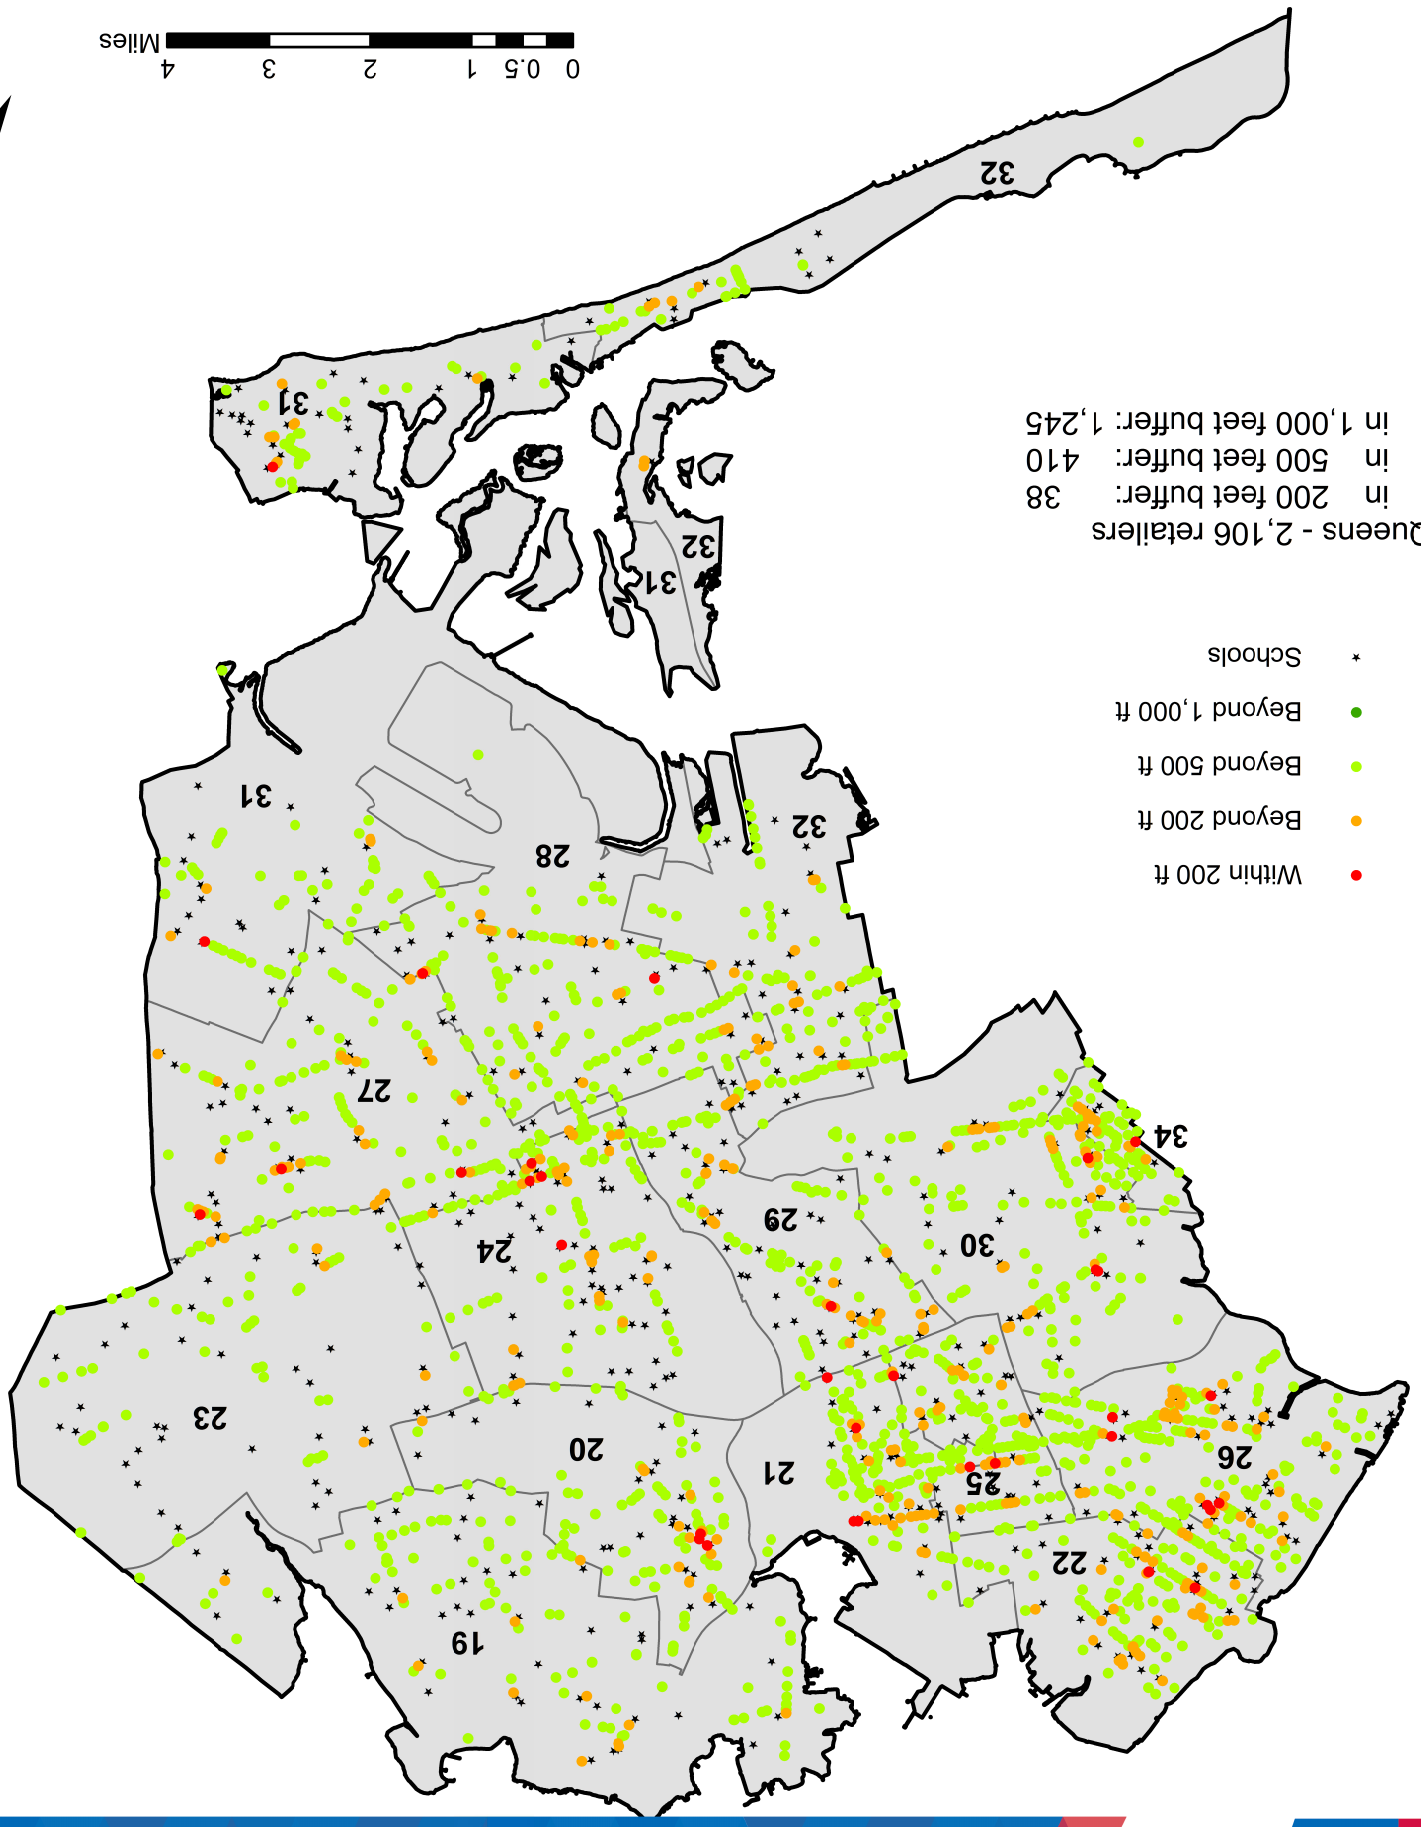

Queens - 2,106 retailers
 in 200 feet buffer: 38
 in 500 feet buffer: 410
 in 1,000 feet buffer: 1,245

- * Schools
- Beyond 1,000 ft
- Beyond 500 ft
- Beyond 200 ft
- Within 200 ft

Queens Tobacco Retail Locations in Relationship to Distance to Schools